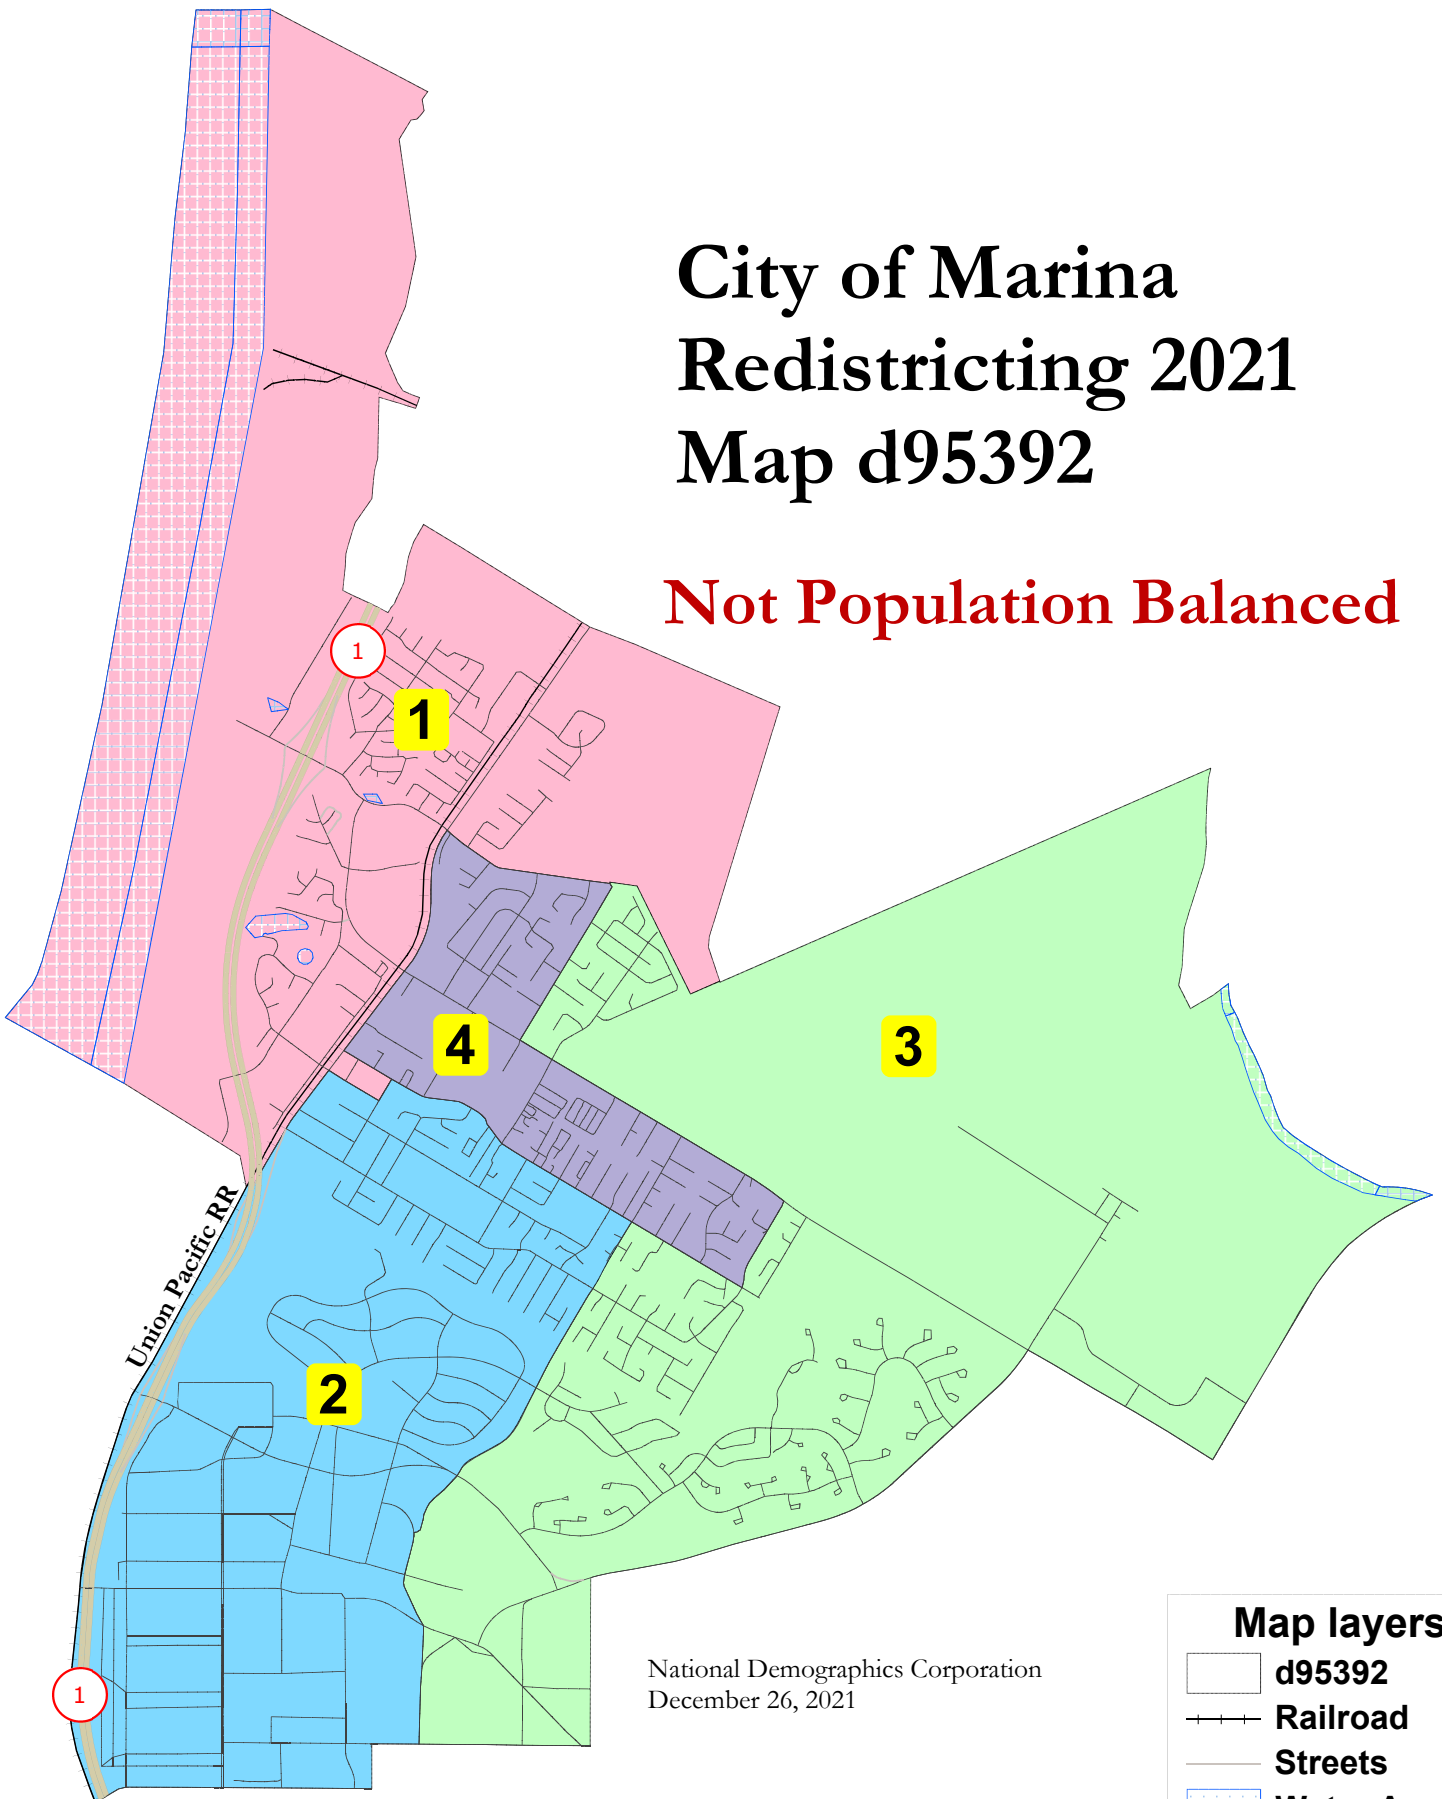

City of Marina Redistricting 2021 Map d95392

Not Population Balanced

Union Pacific RR

National Demographics Corporation
December 26, 2021

Map layers

- d95392
- Railroad
- Streets
- Water Area