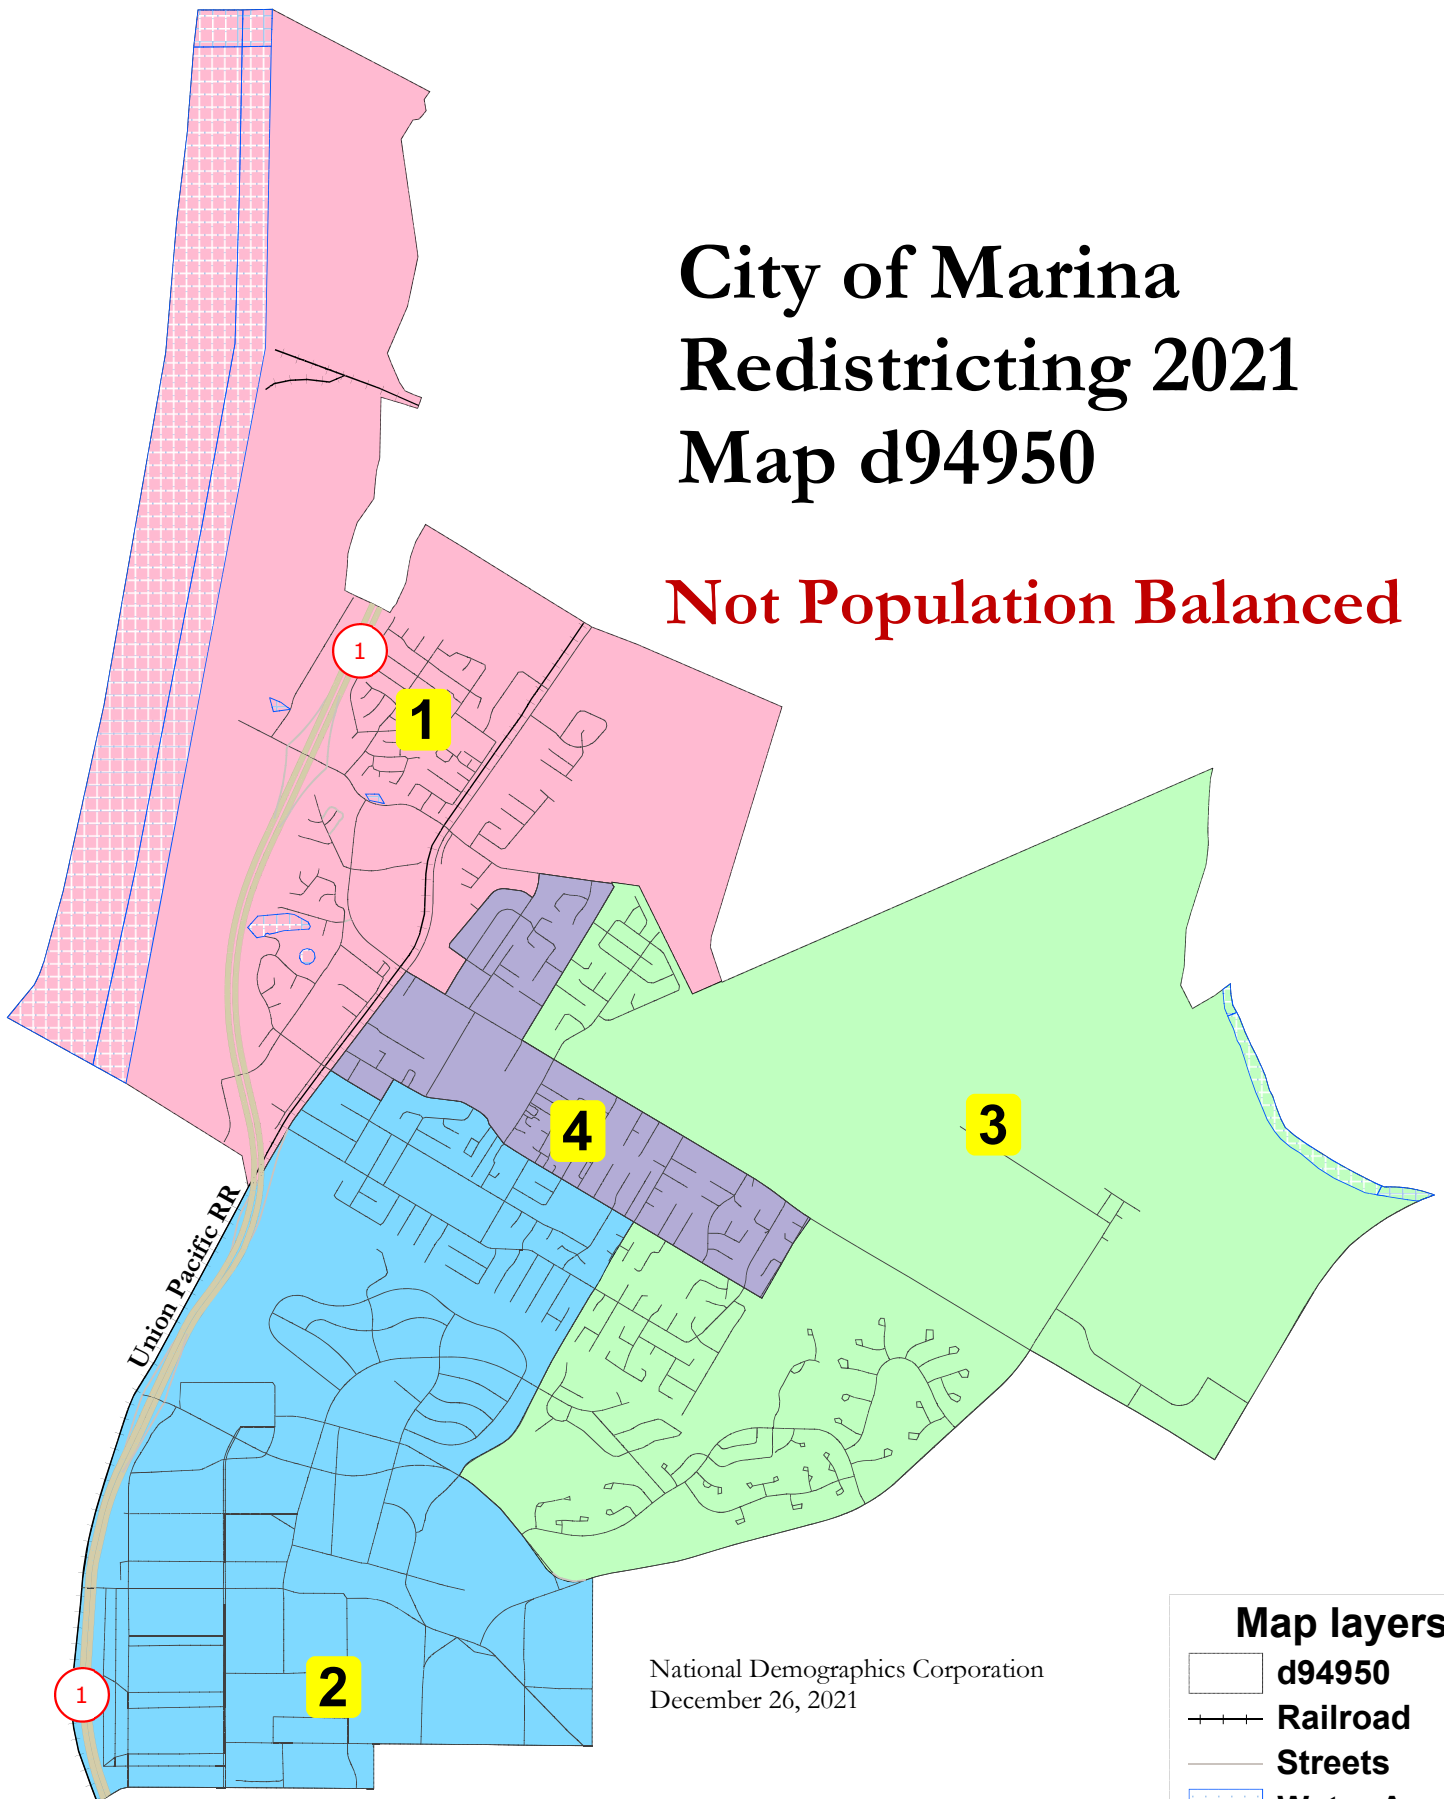

# City of Marina Redistricting 2021 Map d94950

**Not Population Balanced**

National Demographics Corporation  
December 26, 2021

©2016 CALIPER

**Map layers**

- d94950
- Railroad
- Streets
- Water Area