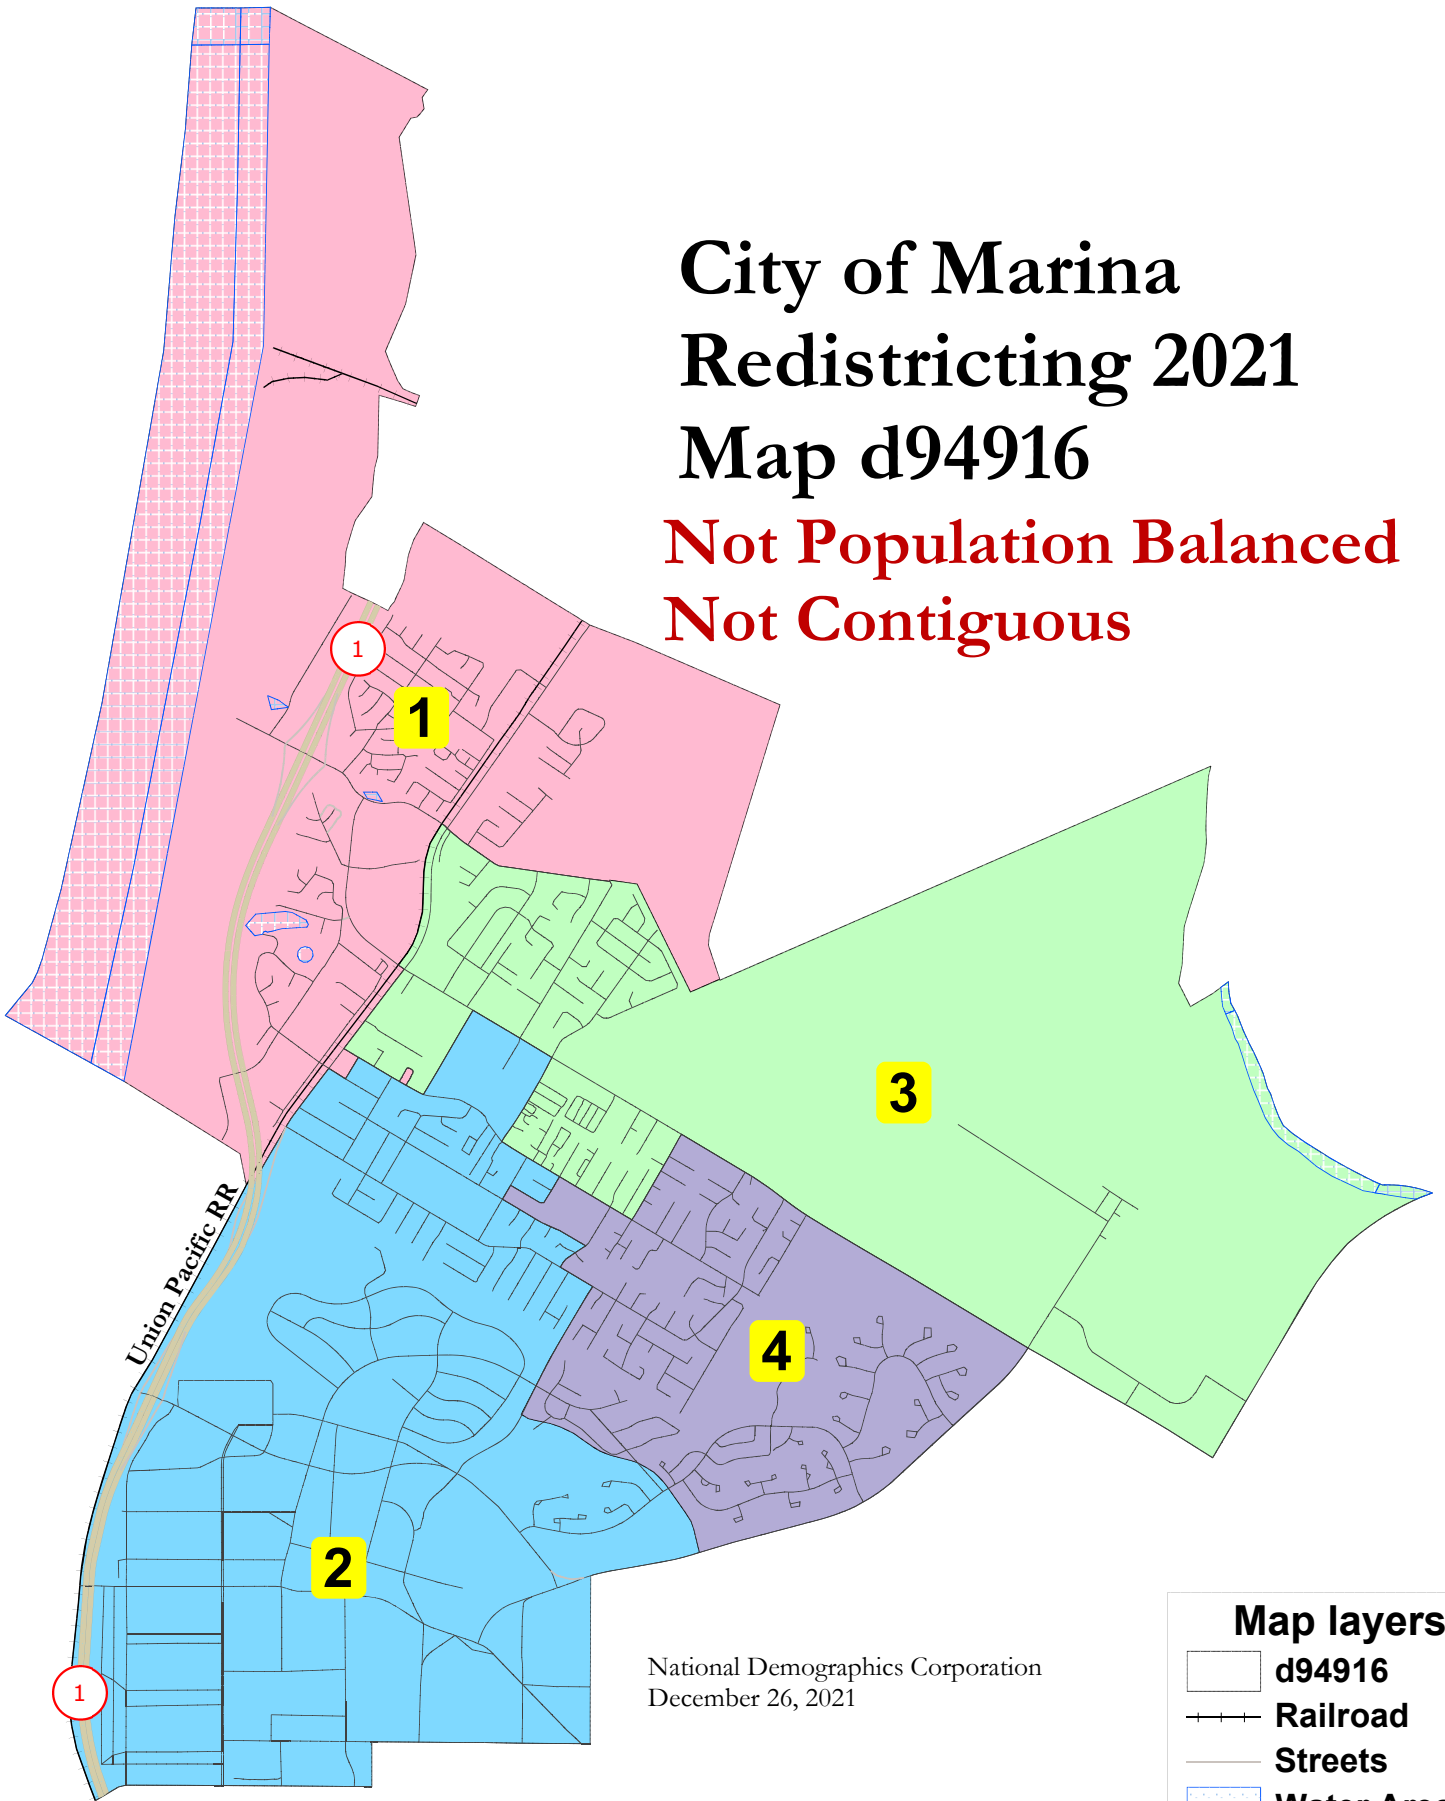

City of Marina Redistricting 2021 Map d94916

**Not Population Balanced
Not Contiguous**

Union Pacific RR

National Demographics Corporation
December 26, 2021

| Map layers | |
|------------|------------|
| | d94916 |
| | Railroad |
| | Streets |
| | Water Area |