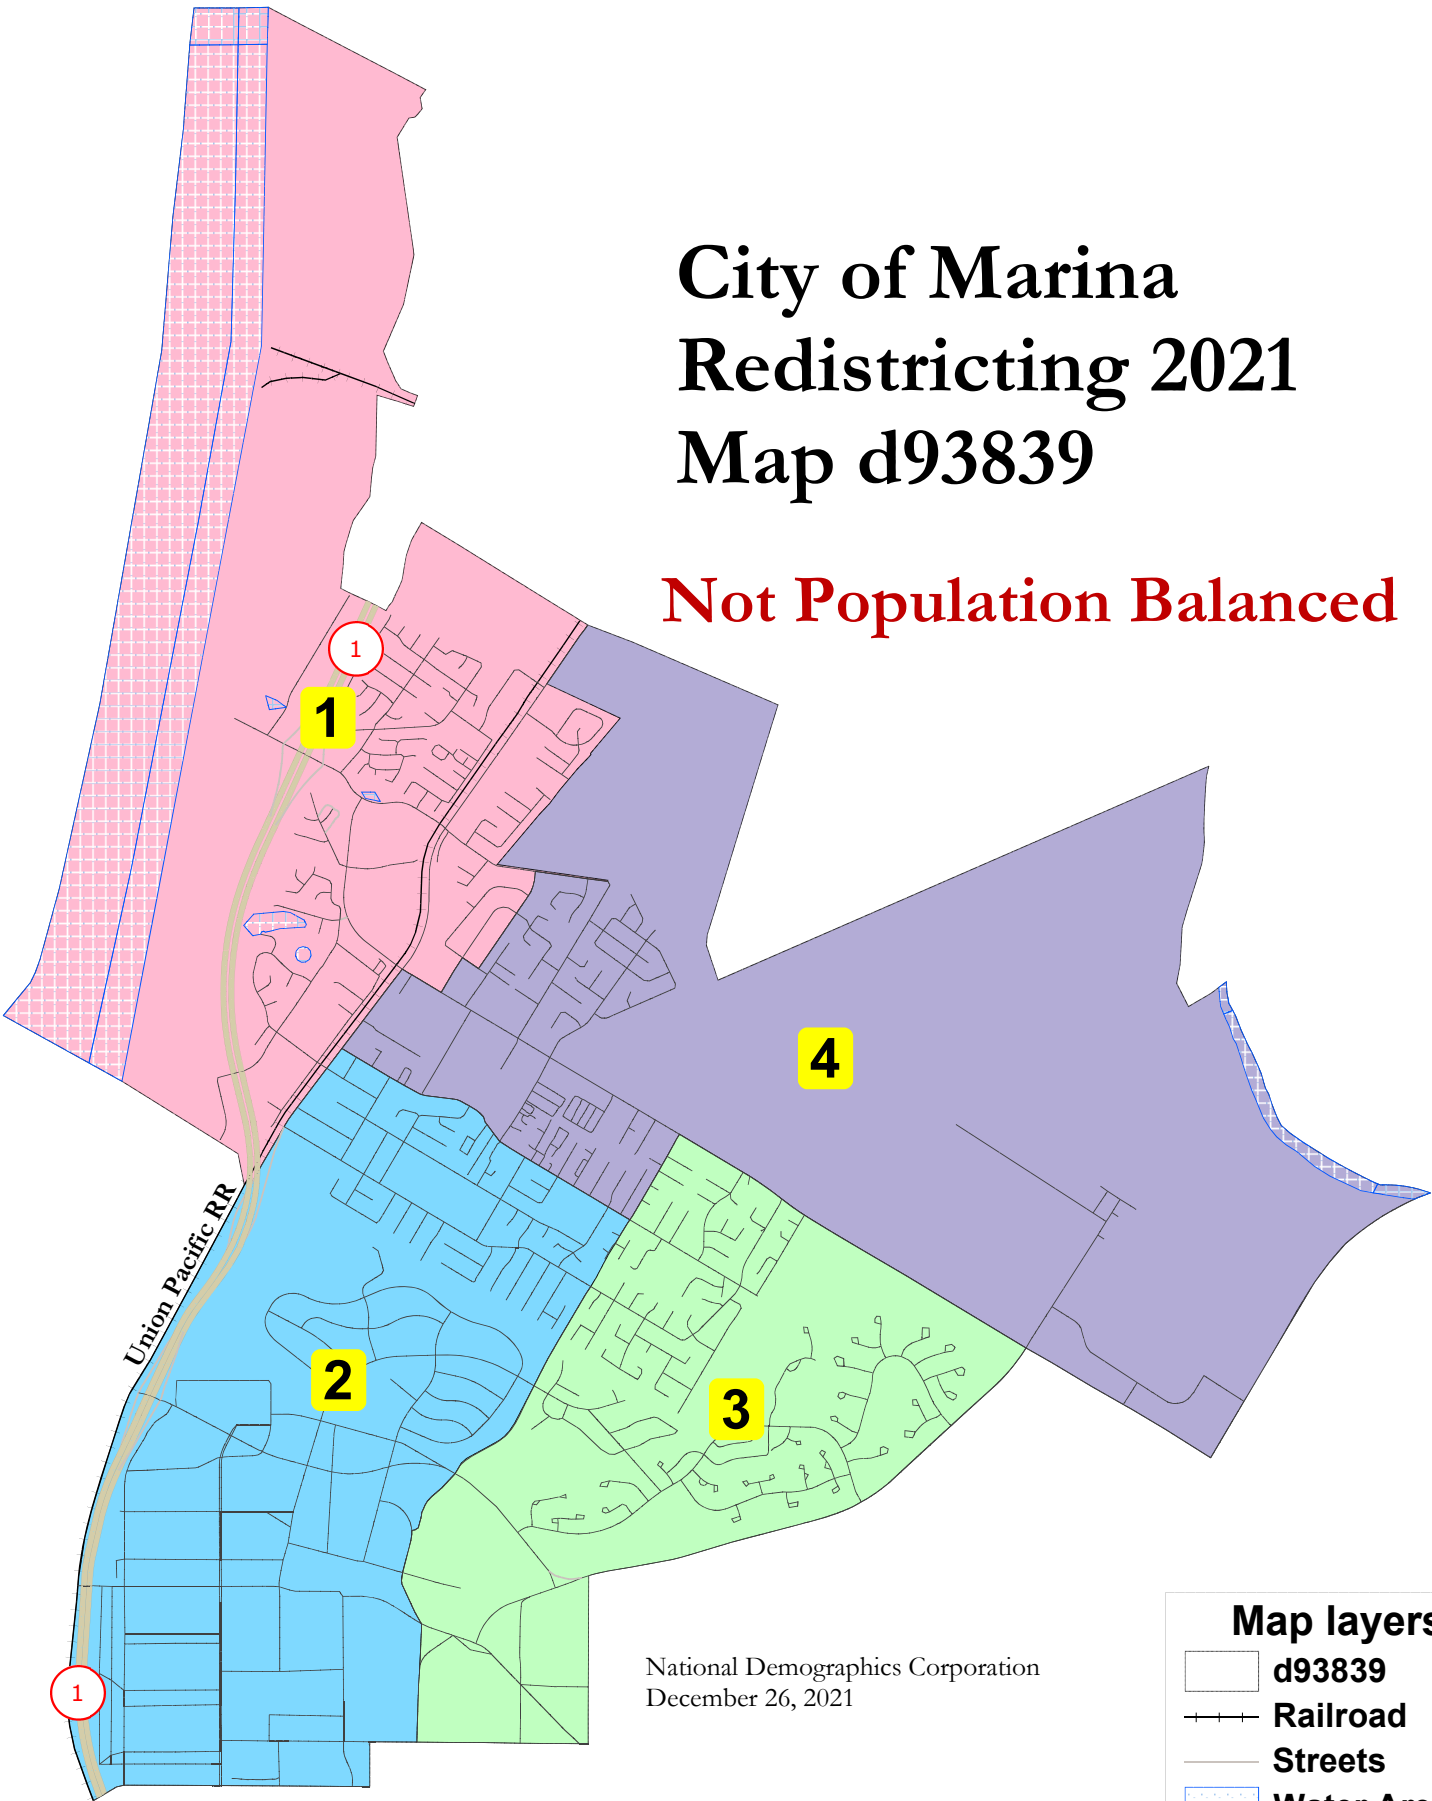

# City of Marina Redistricting 2021 Map d93839

**Not Population Balanced**

National Demographics Corporation  
December 26, 2021

**Map layers**

- d93839
- Railroad
- Streets
- Water Area