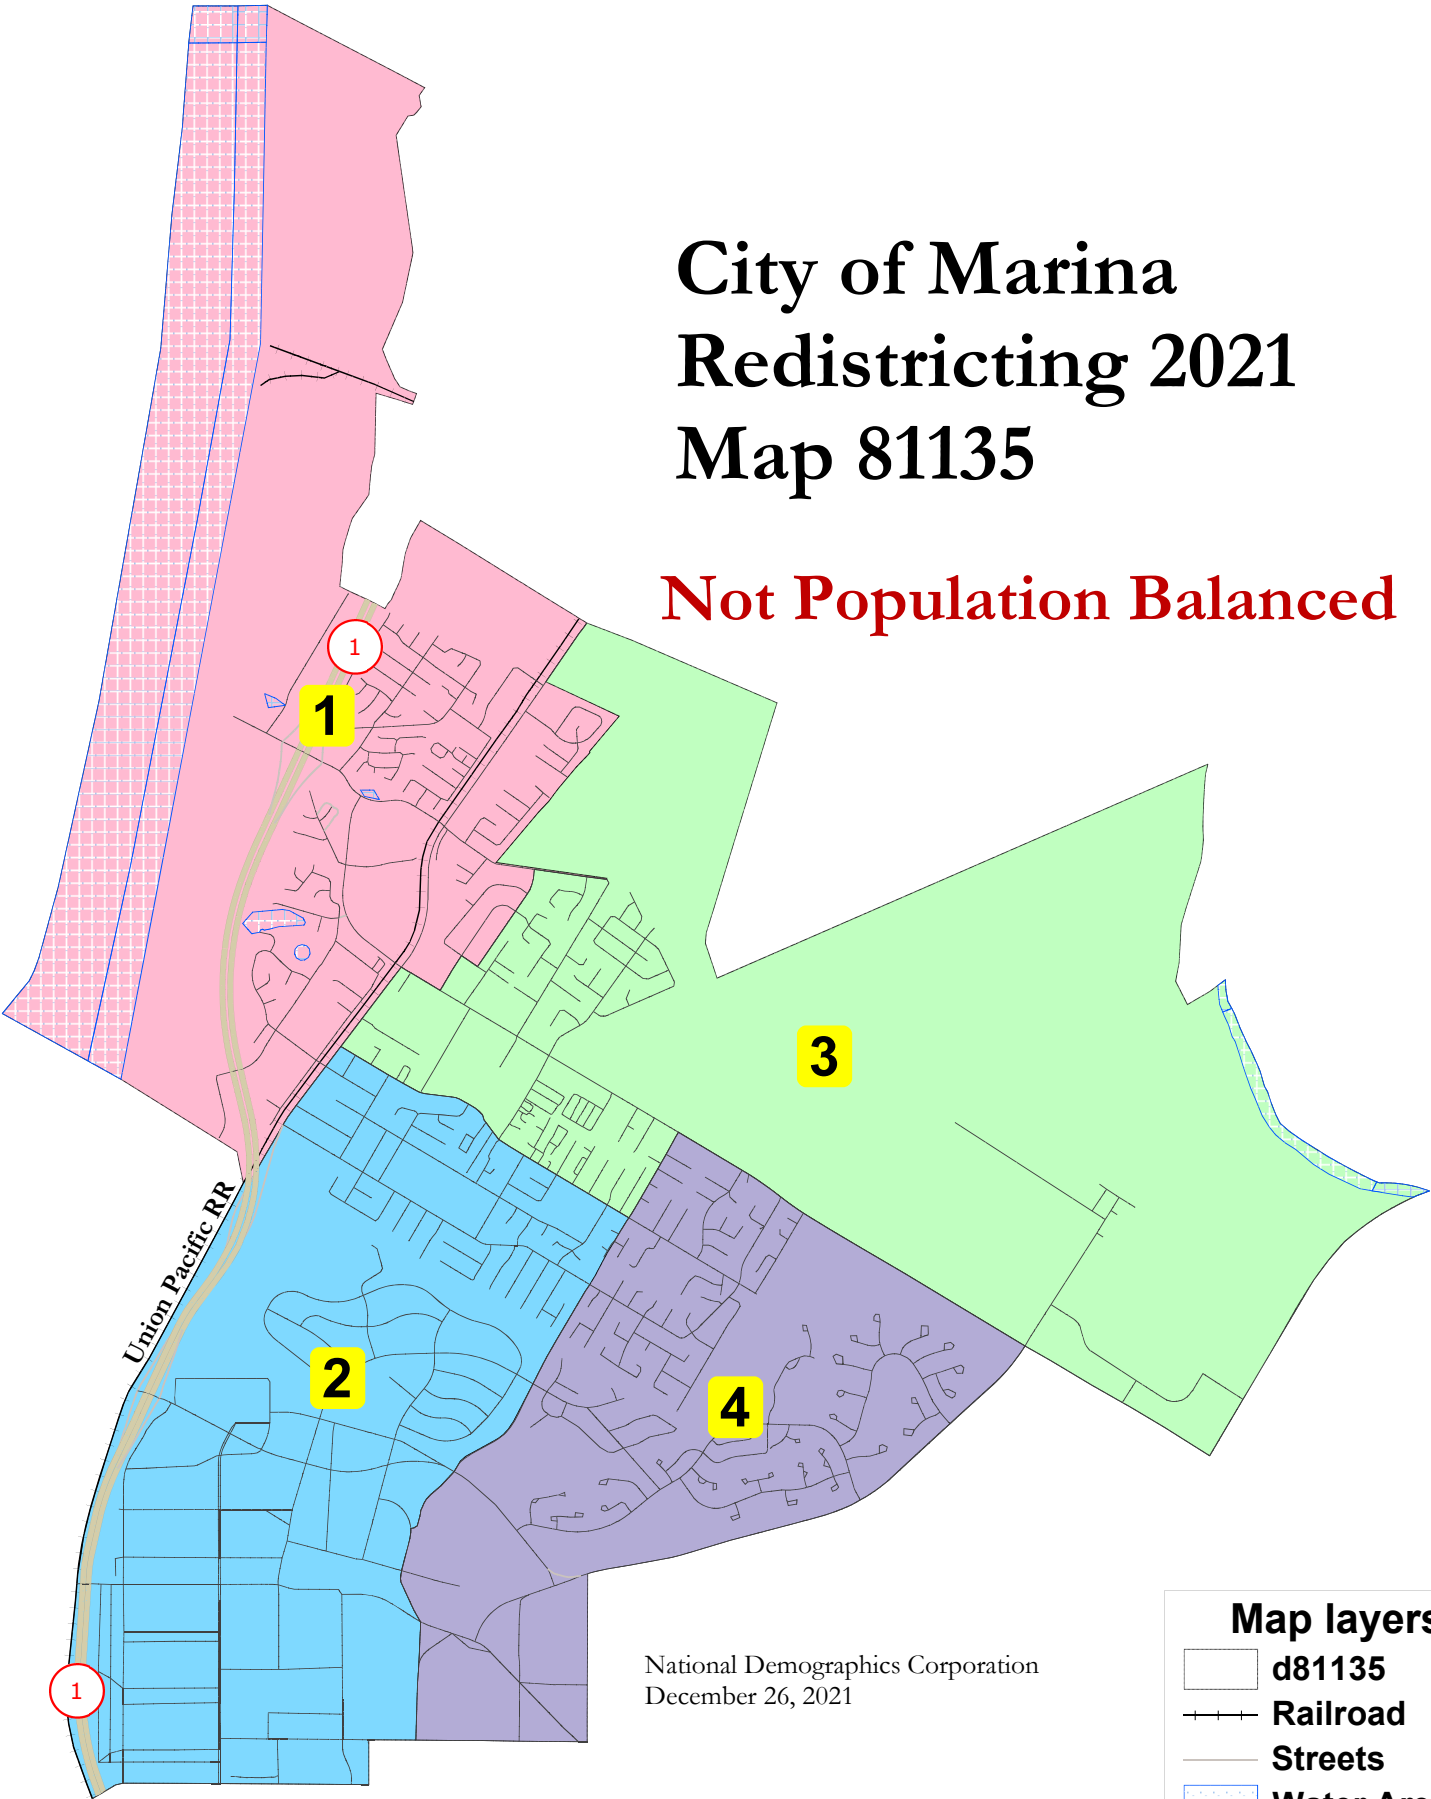

City of Marina Redistricting 2021 Map 81135

Not Population Balanced

Union Pacific RR

National Demographics Corporation
December 26, 2021

Map layers

- d81135
- Railroad
- Streets
- Water Area