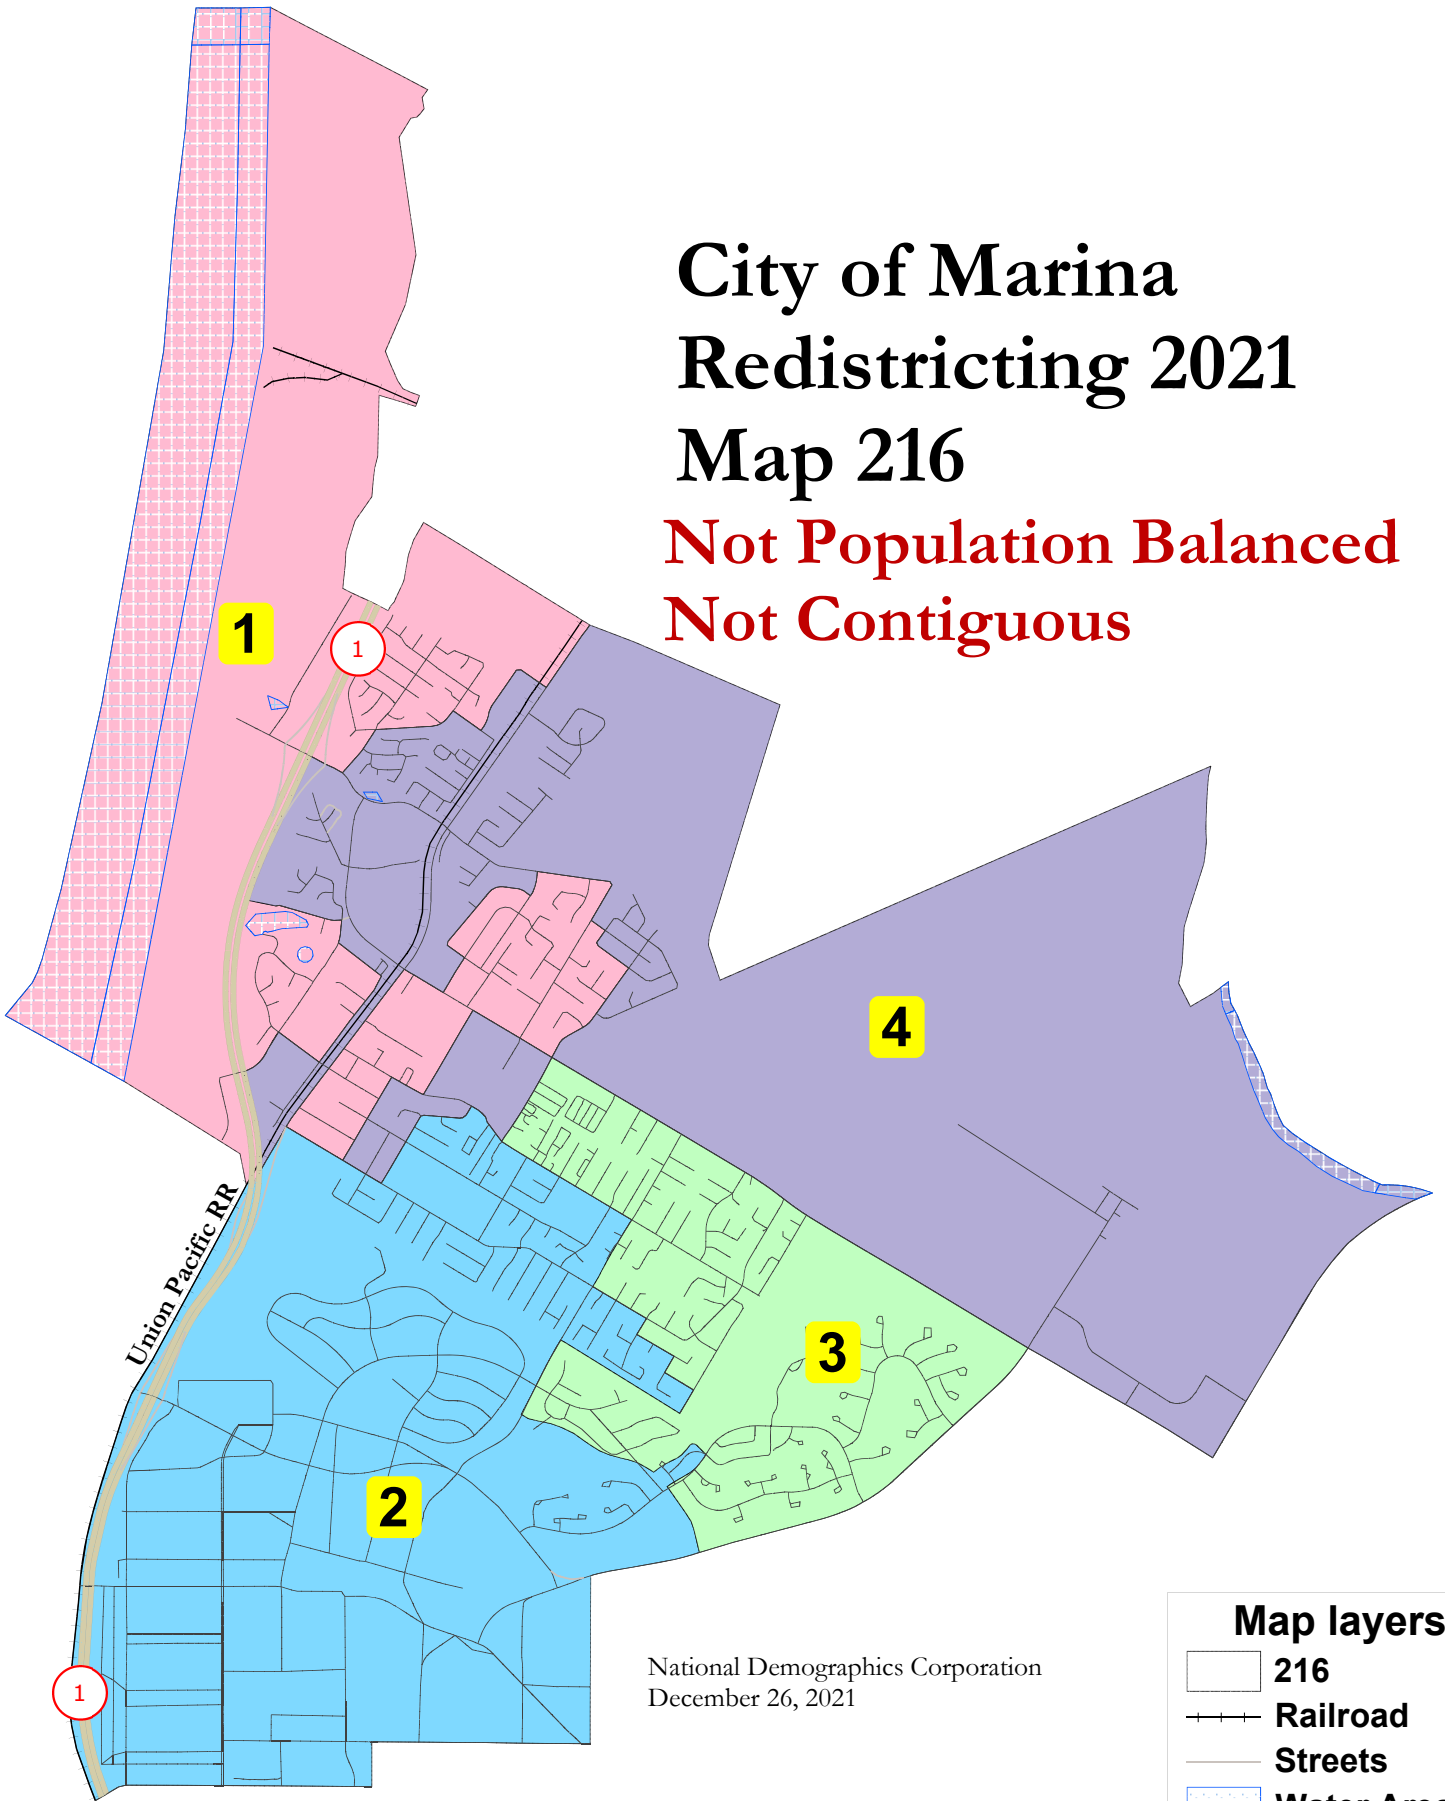

City of Marina Redistricting 2021 Map 216

**Not Population Balanced
Not Contiguous**

Union Pacific RR

National Demographics Corporation
December 26, 2021

Map layers	
	216
	Railroad
	Streets
	Water Area