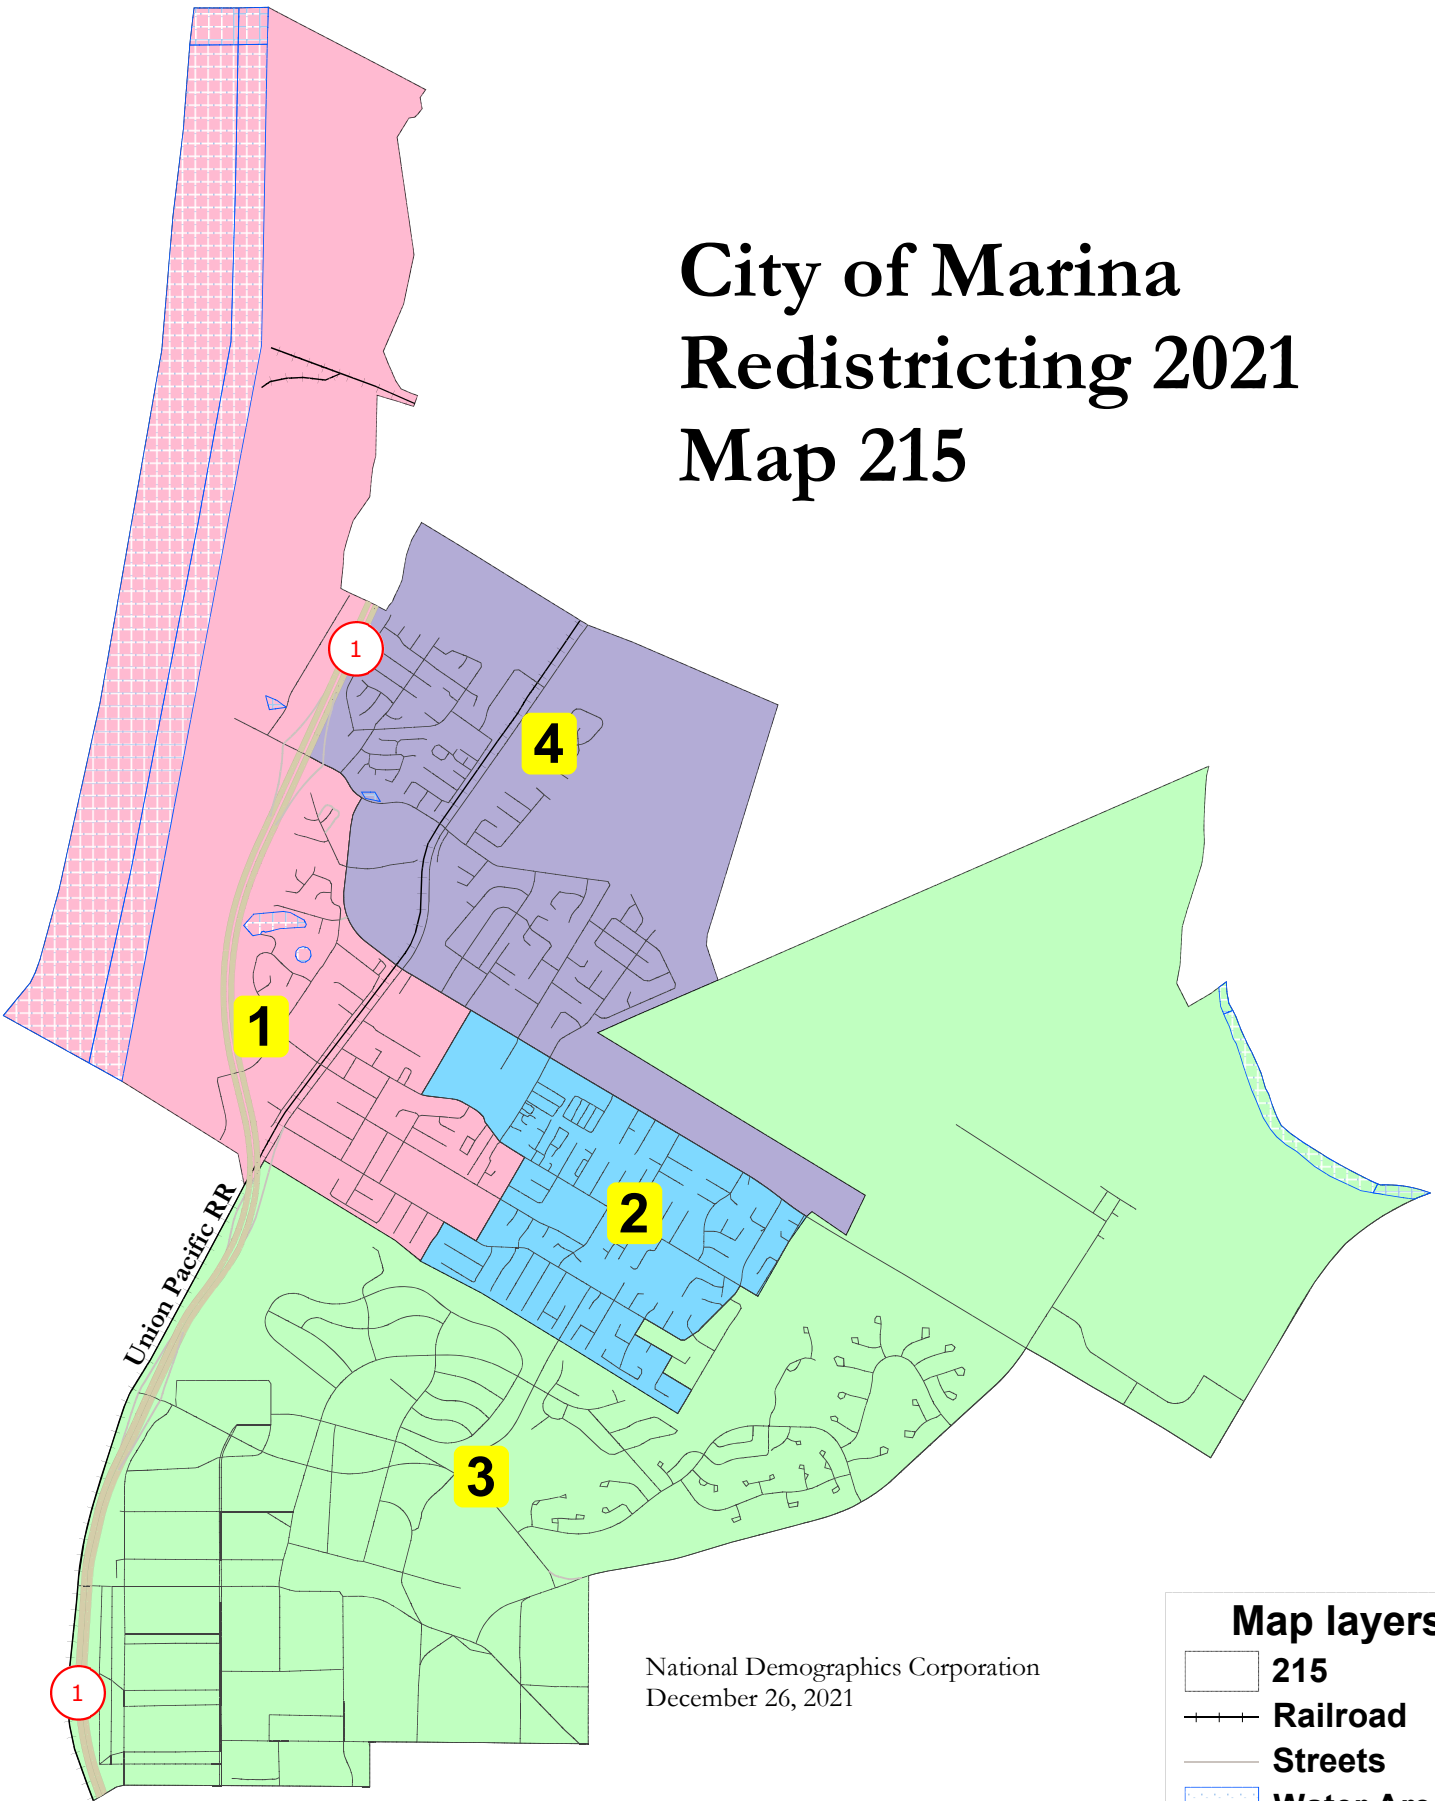

# City of Marina Redistricting 2021 Map 215

Union Pacific RR

National Demographics Corporation  
December 26, 2021

©2016 CALIPER

**Map layers**

- 215
- Railroad
- Streets
- Water Area