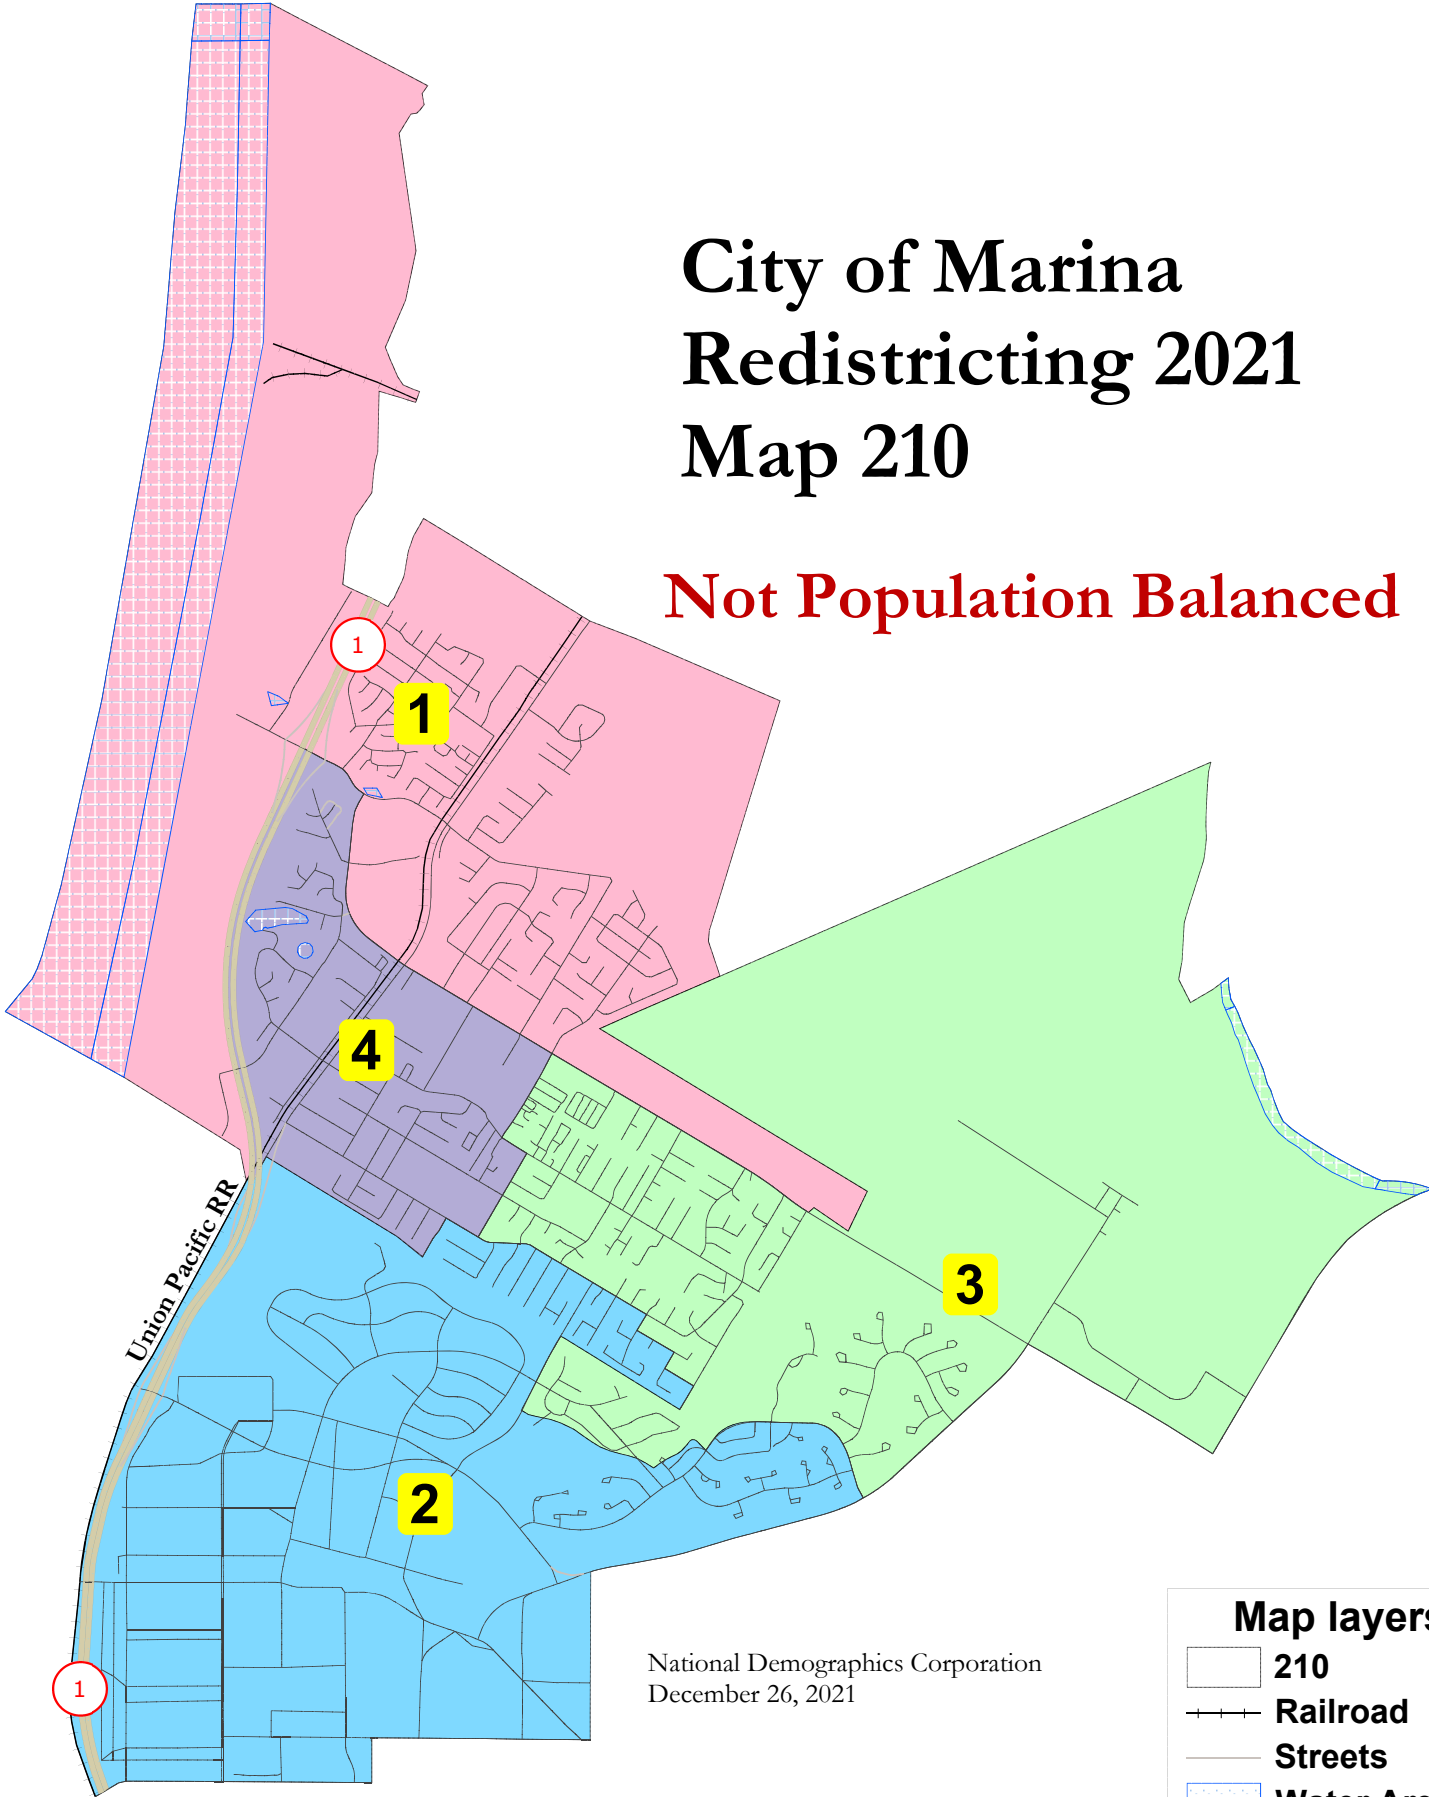

# City of Marina Redistricting 2021 Map 210

**Not Population Balanced**

Union Pacific RR

National Demographics Corporation  
December 26, 2021

**Map layers**

- 210
- Railroad
- Streets
- Water Area