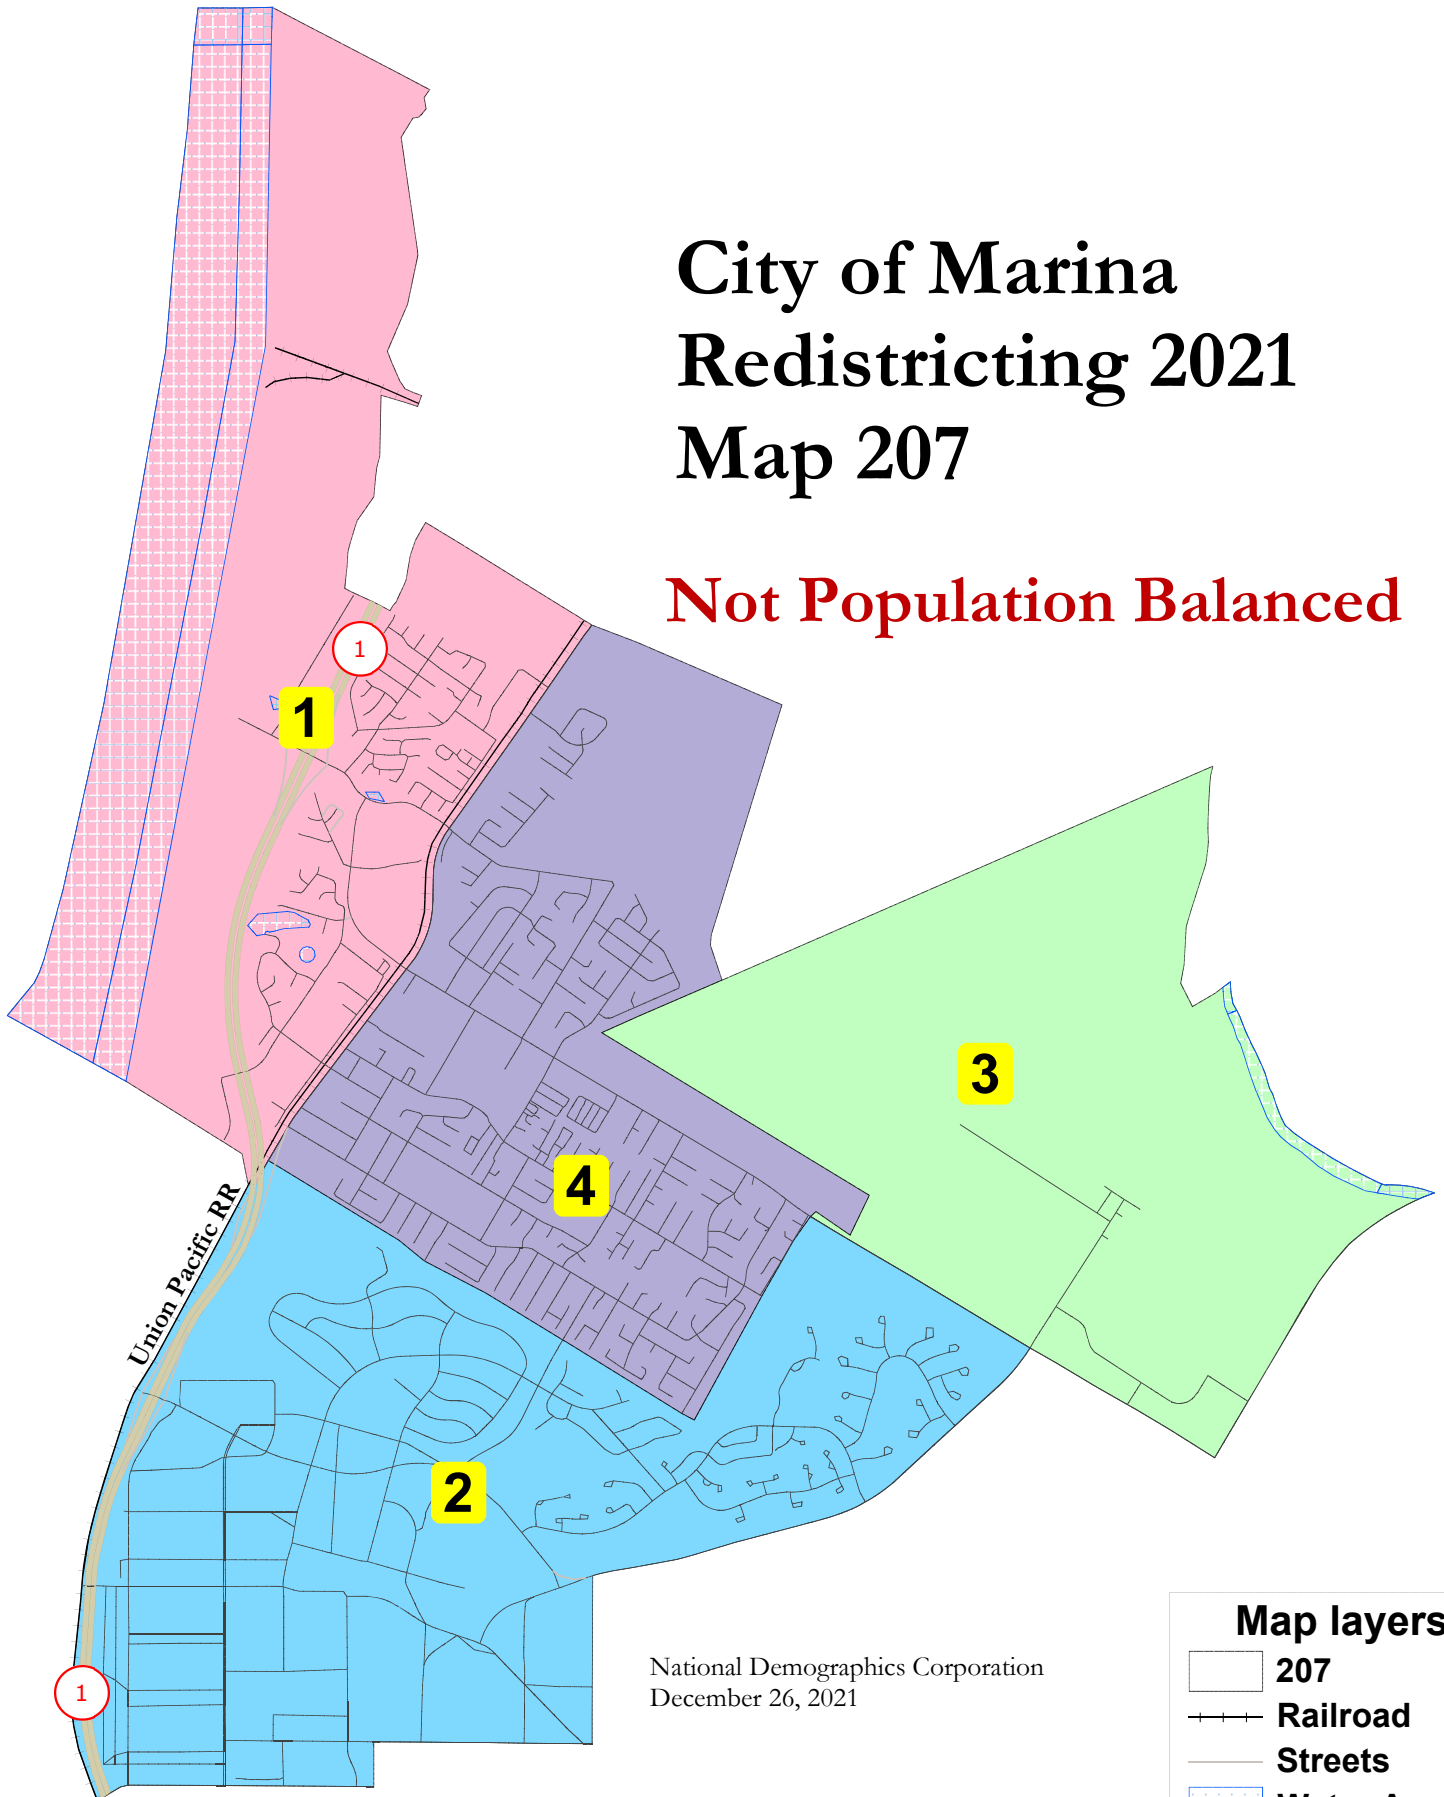

# City of Marina Redistricting 2021 Map 207

**Not Population Balanced**

National Demographics Corporation  
December 26, 2021