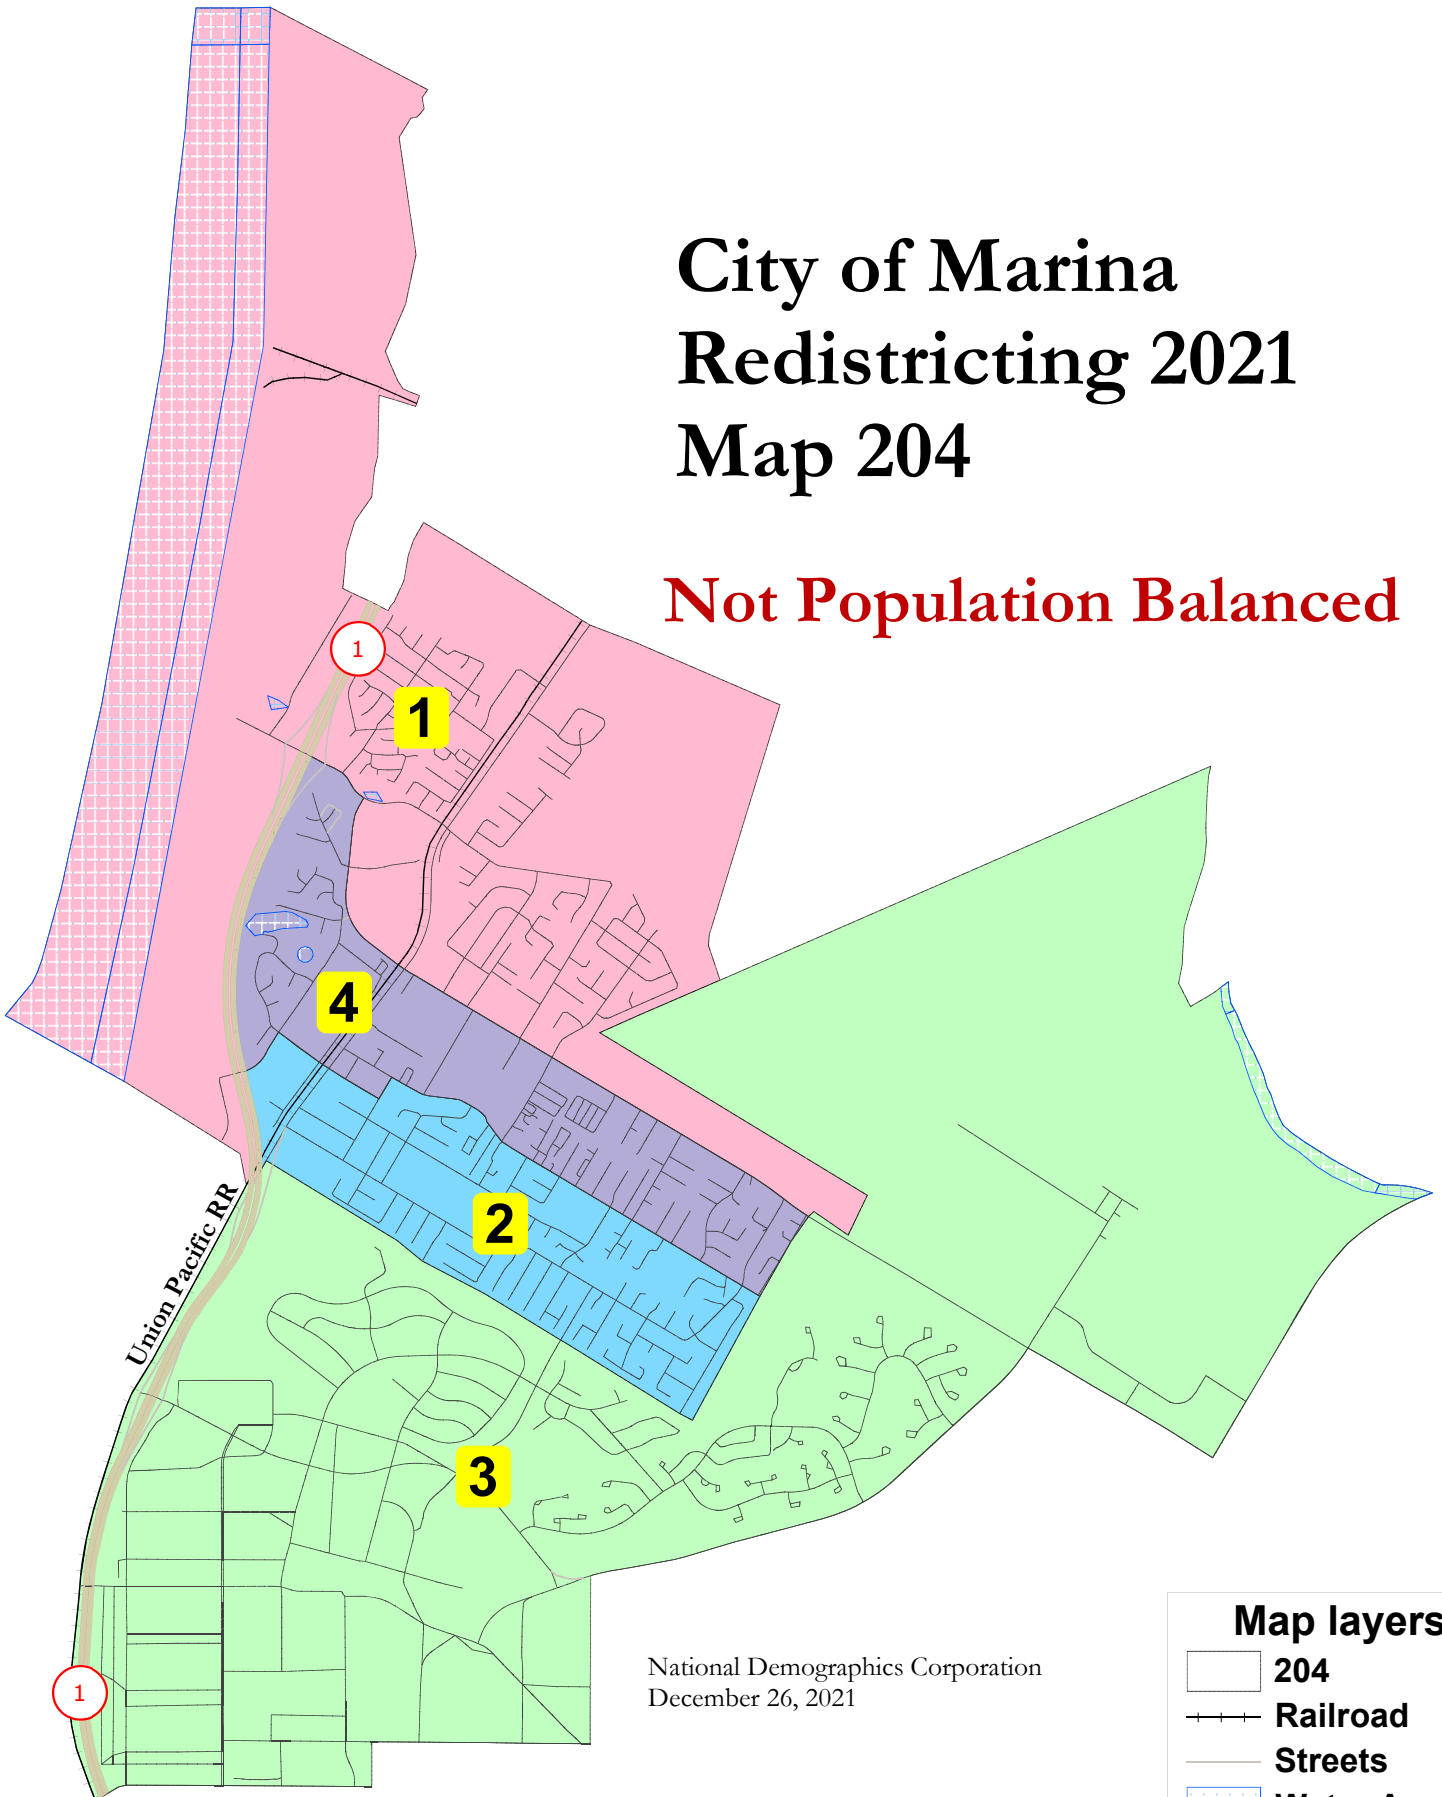

# City of Marina Redistricting 2021 Map 204

**Not Population Balanced**

National Demographics Corporation  
December 26, 2021

©2016 CALIPER

Map layers	
	204
	Railroad
	Streets
	Water Area