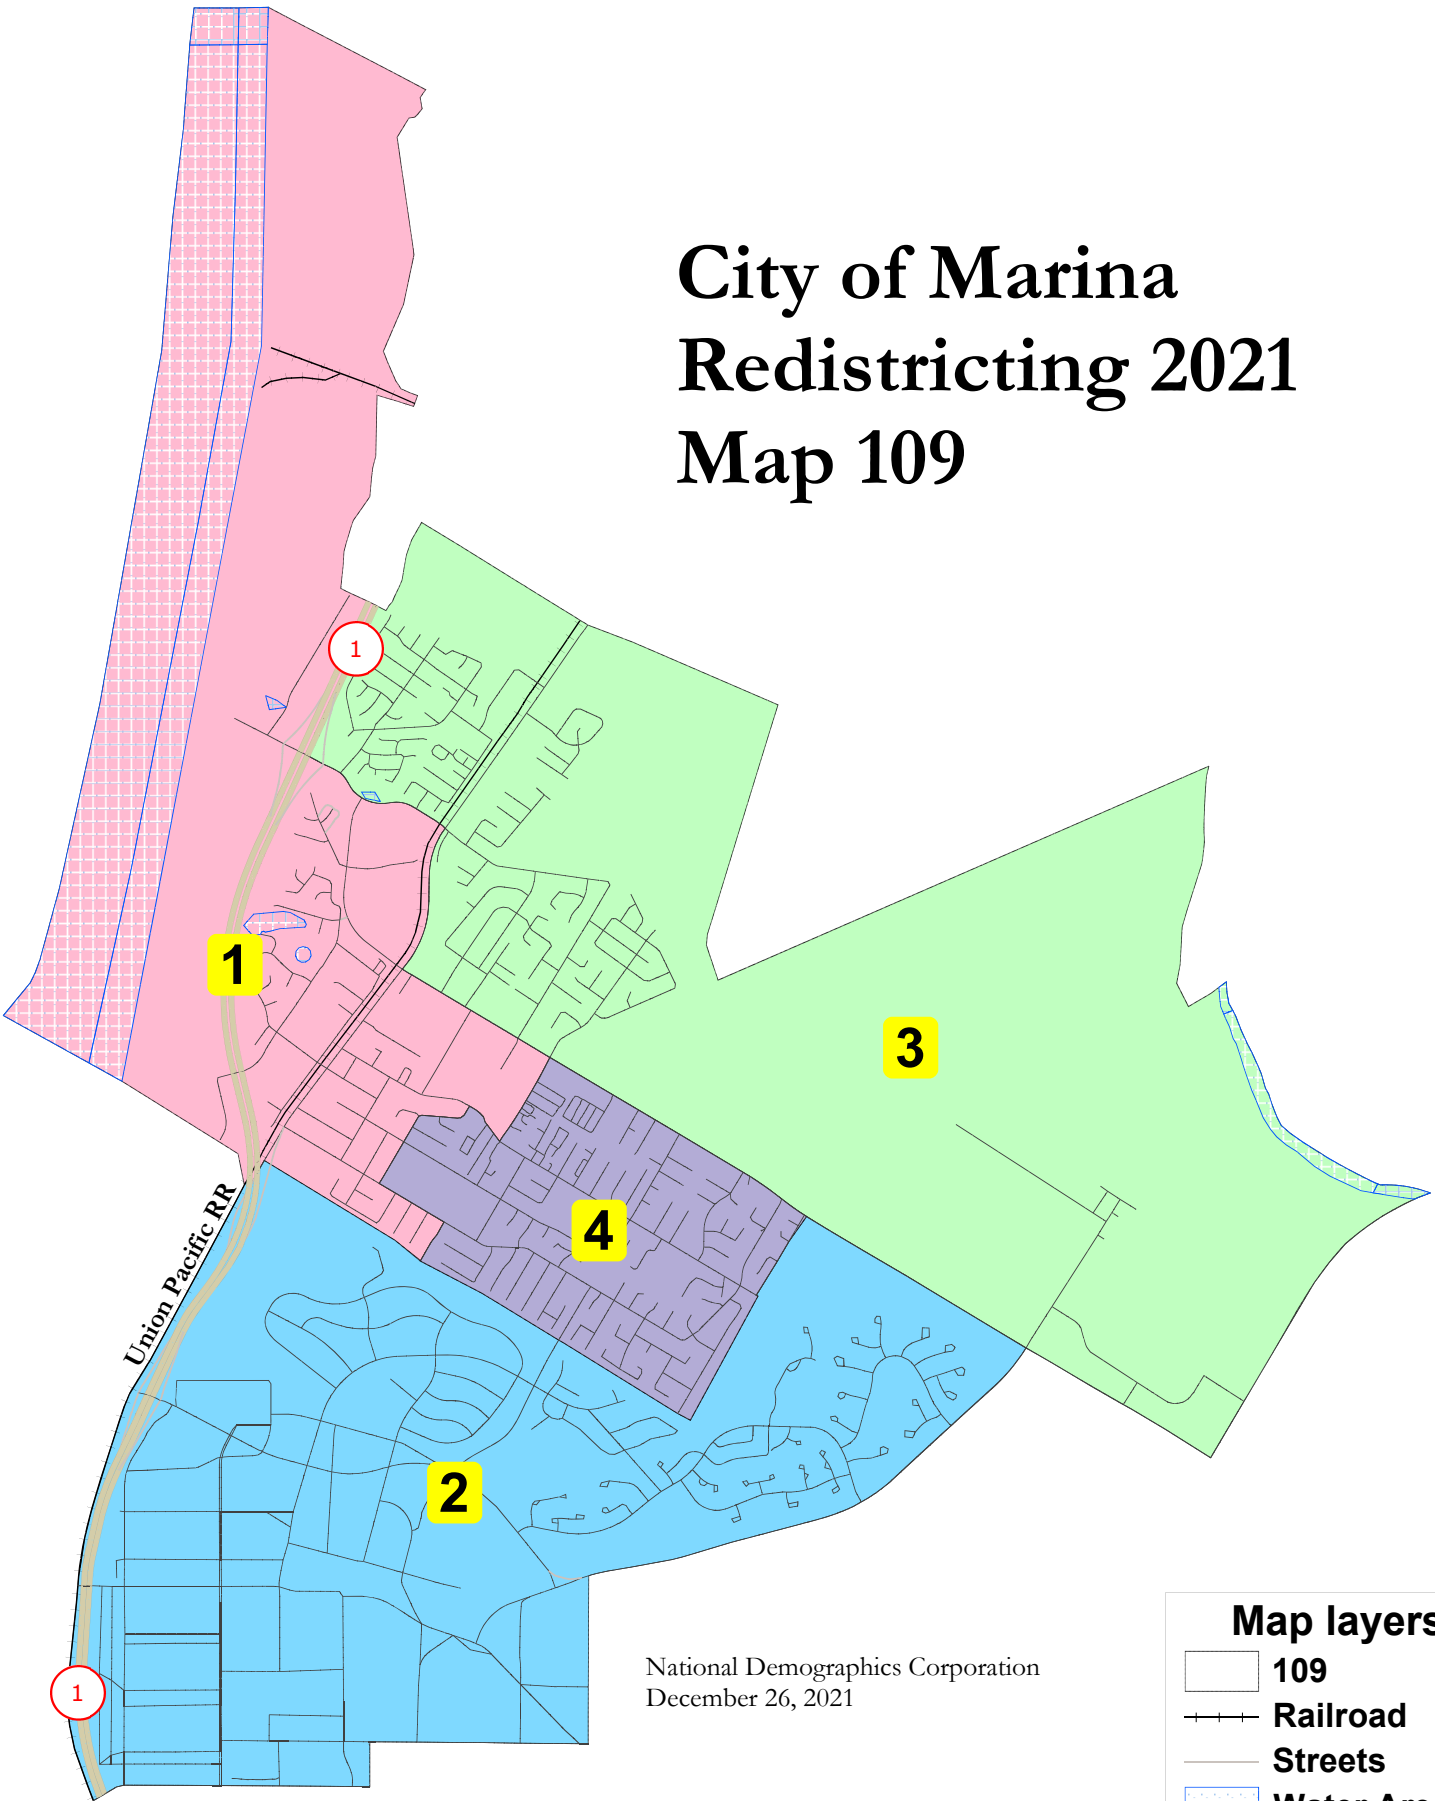

City of Marina Redistricting 2021 Map 109

Union Pacific RR

National Demographics Corporation
December 26, 2021

Map layers

- 109
- Railroad
- Streets
- Water Area